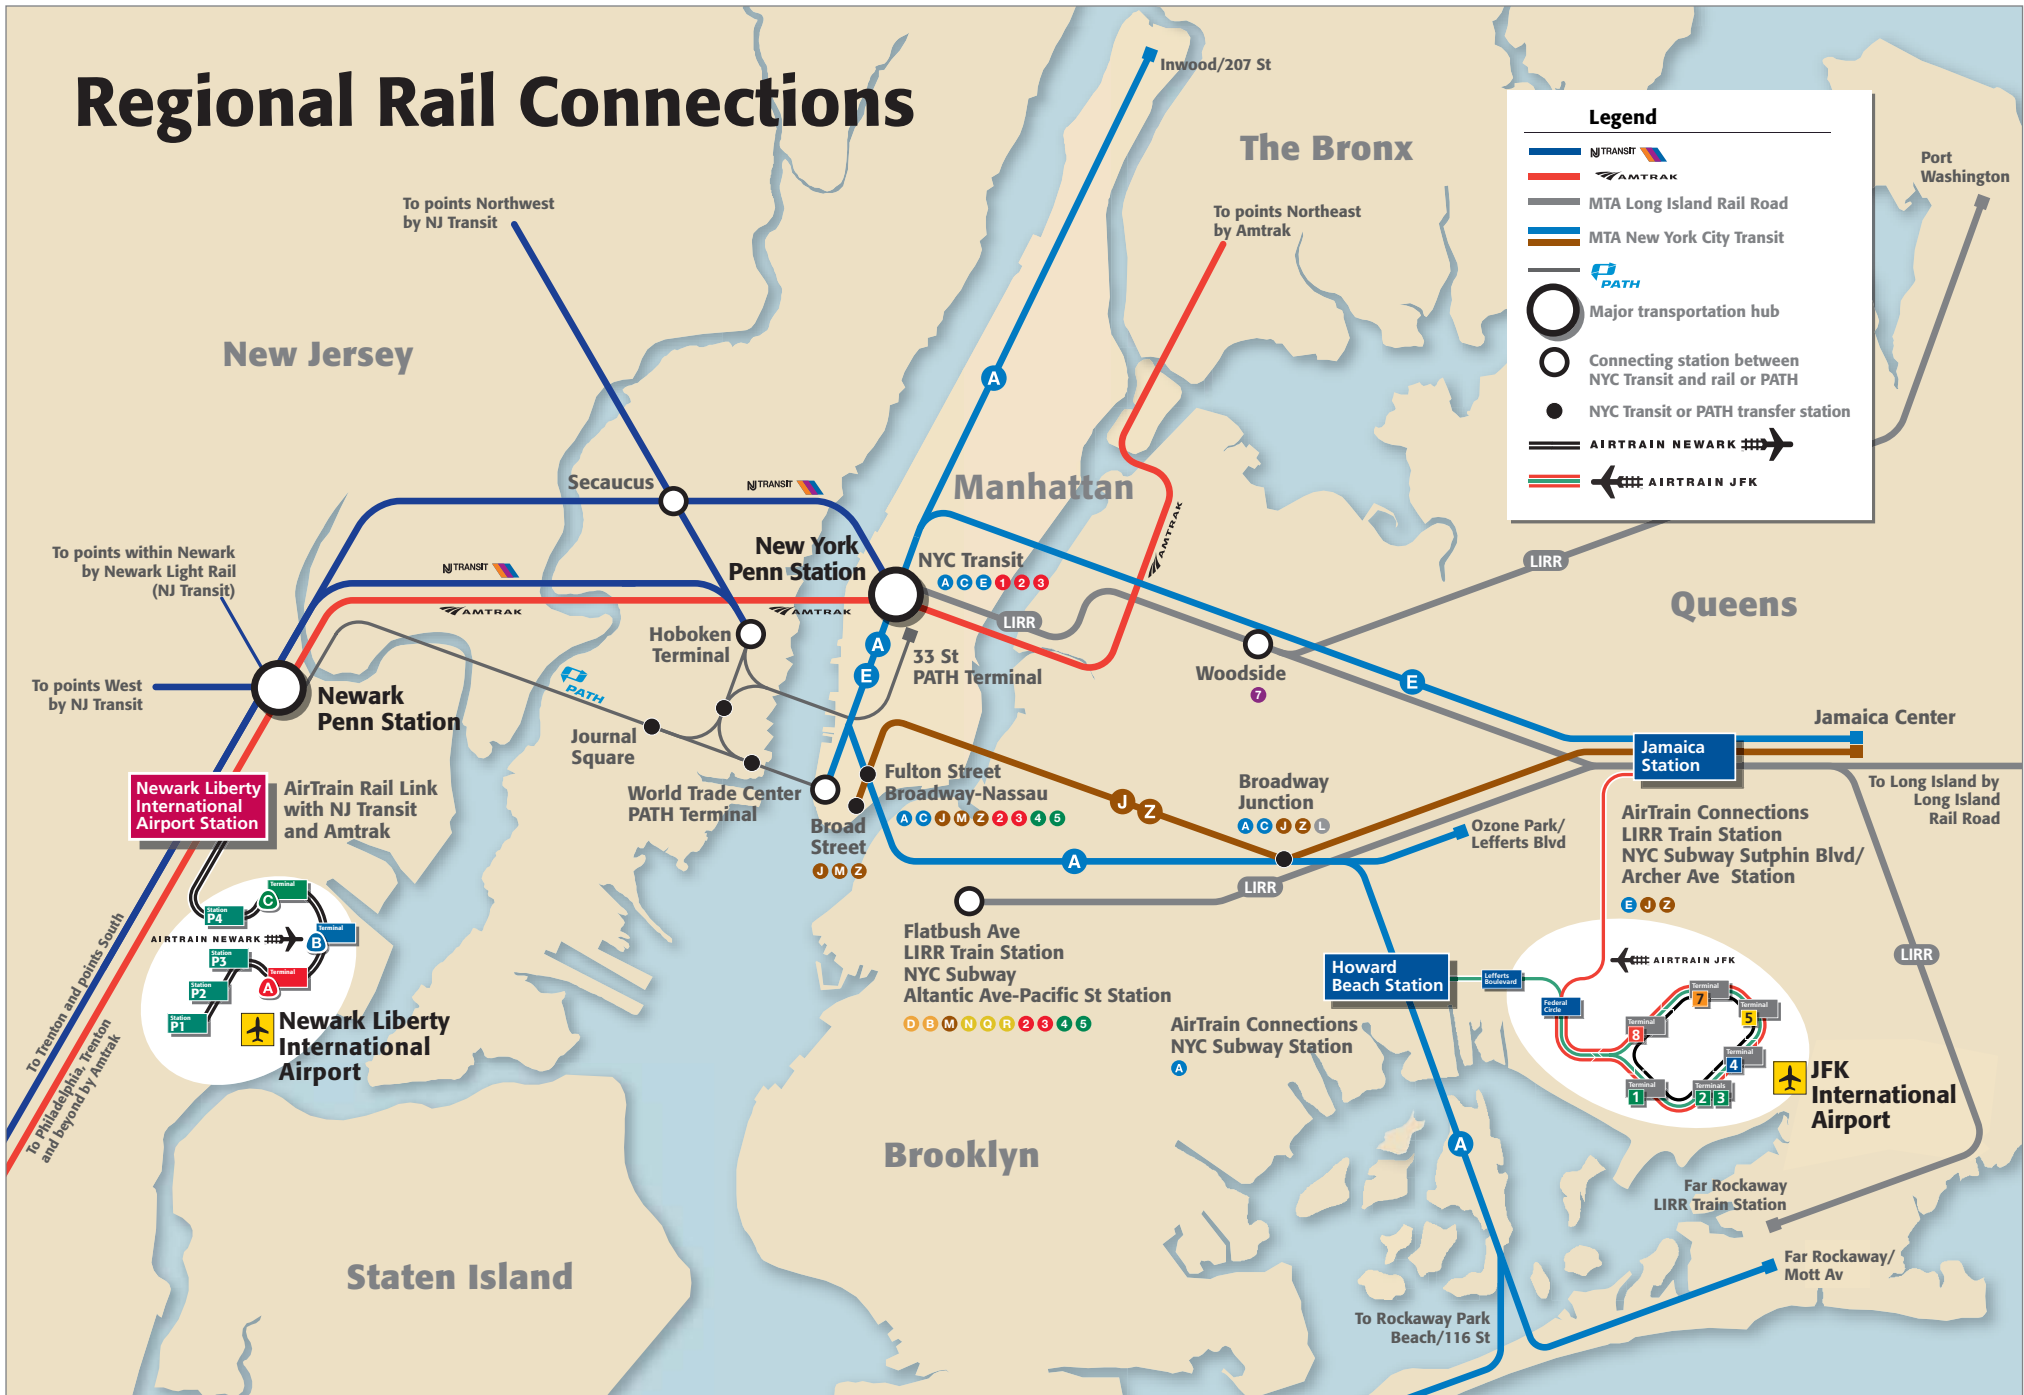

Regional Rail Connections

Regionalmap_WebPrint - 3/11/09_New Terminal symbols, Red Jamaica Line.