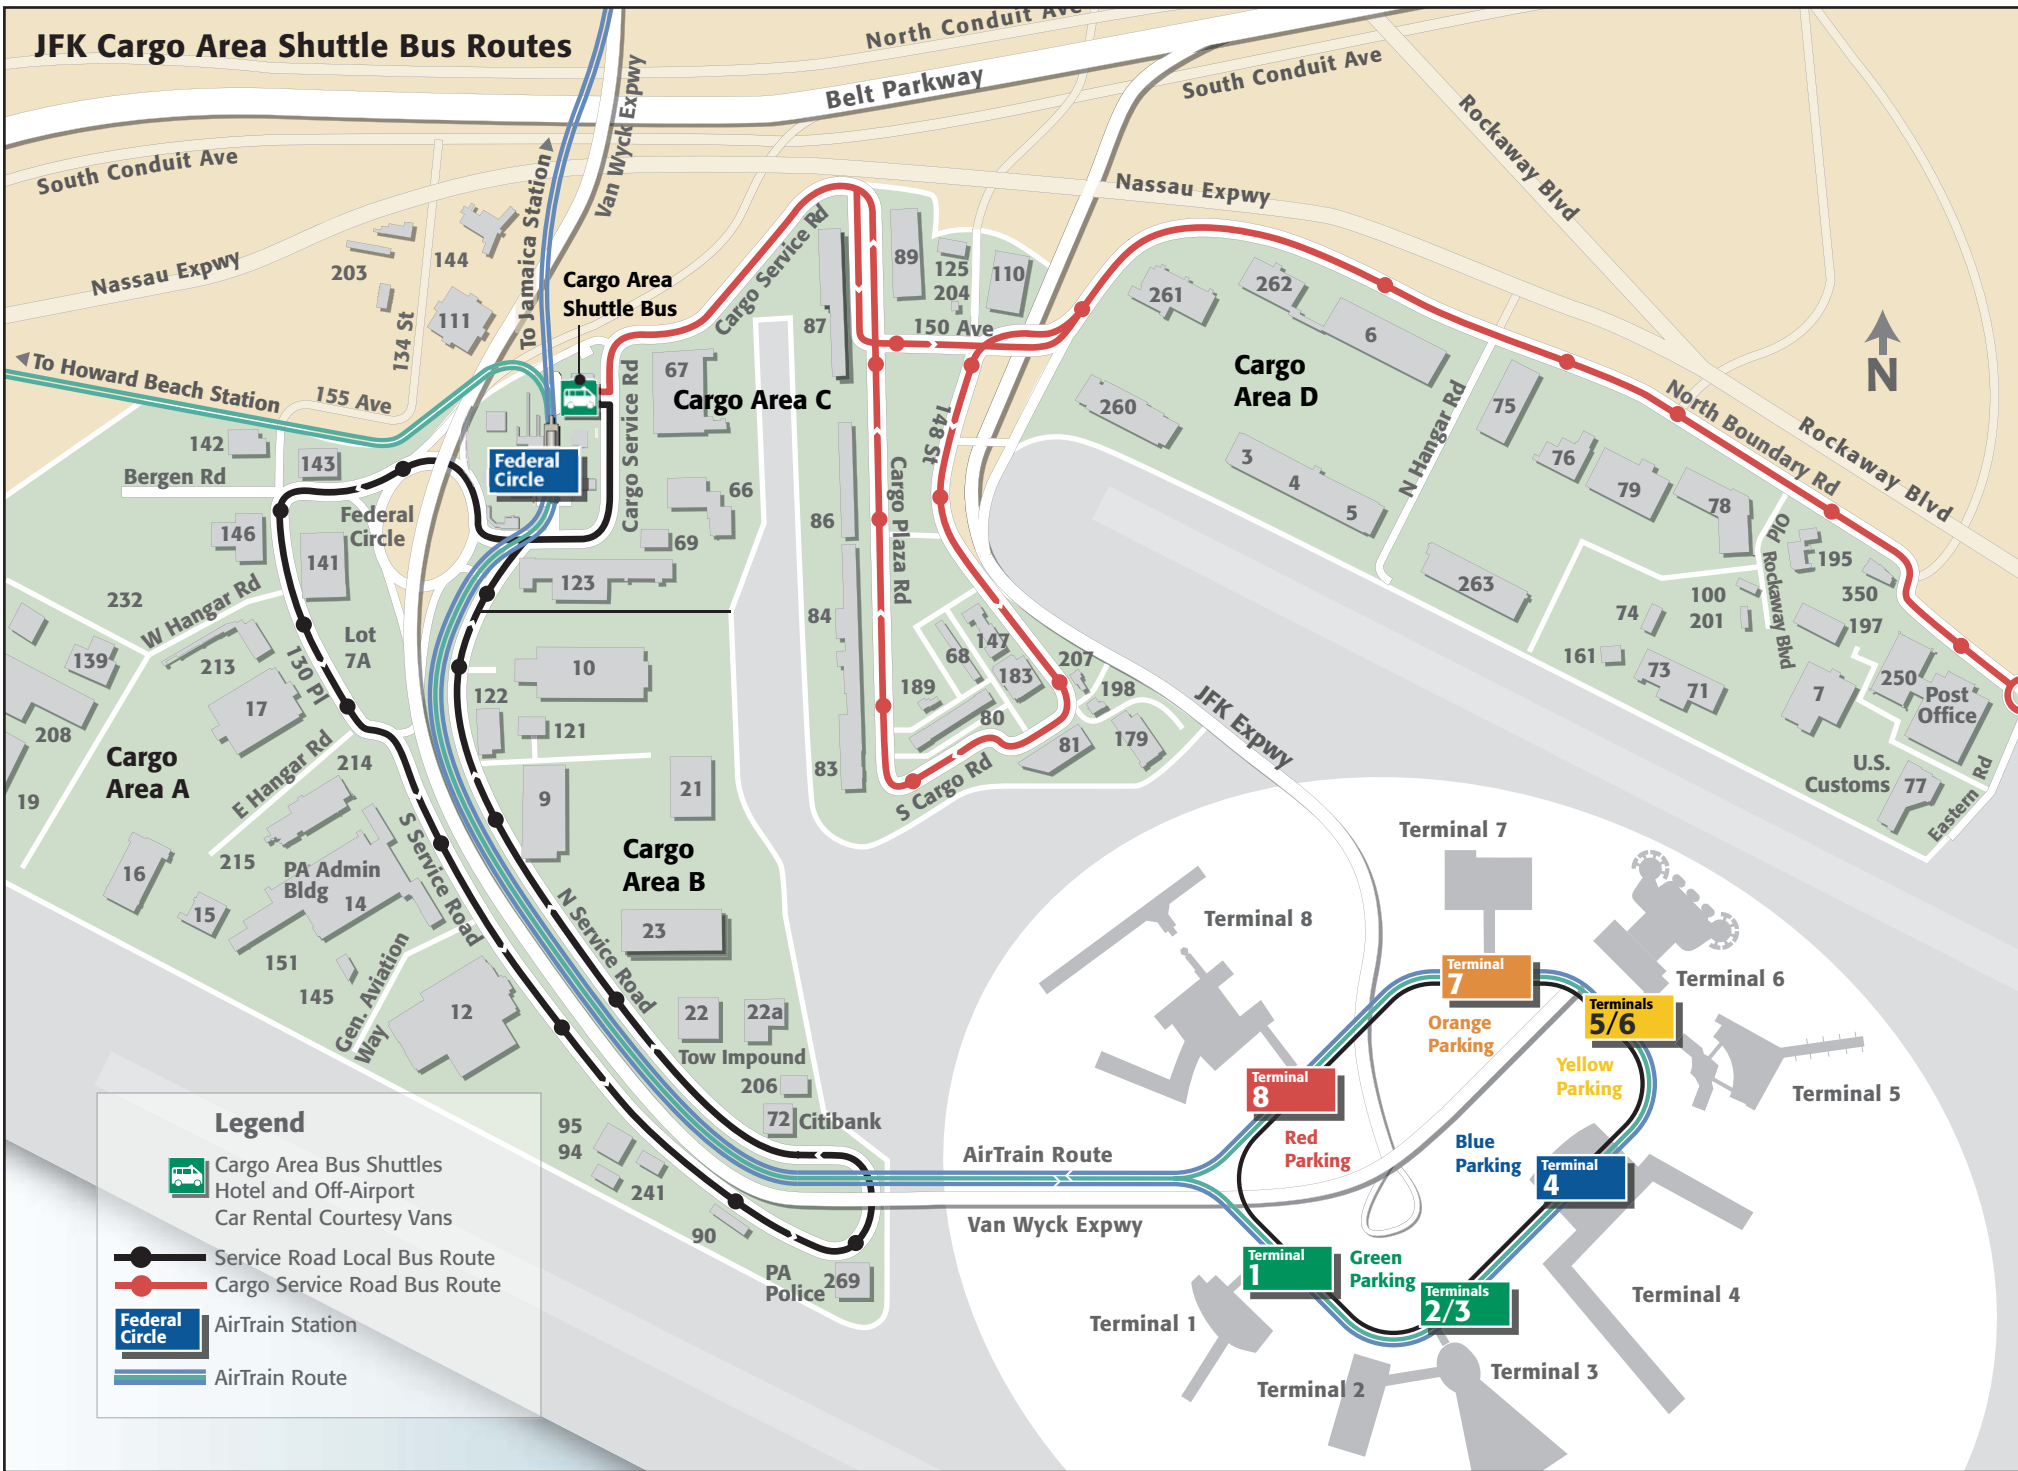

JFK Cargo Area Shuttle Bus Routes

Legend

- Cargo Area Bus Shuttles
Hotel and Off-Airport
Car Rental Courtesy Vans
- Service Road Local Bus Route
- Cargo Service Road Bus Route
- Federal Circle
AirTrain Station
- AirTrain Route

© 2008 The Port Authority of NY & NJ. All rights reserved.