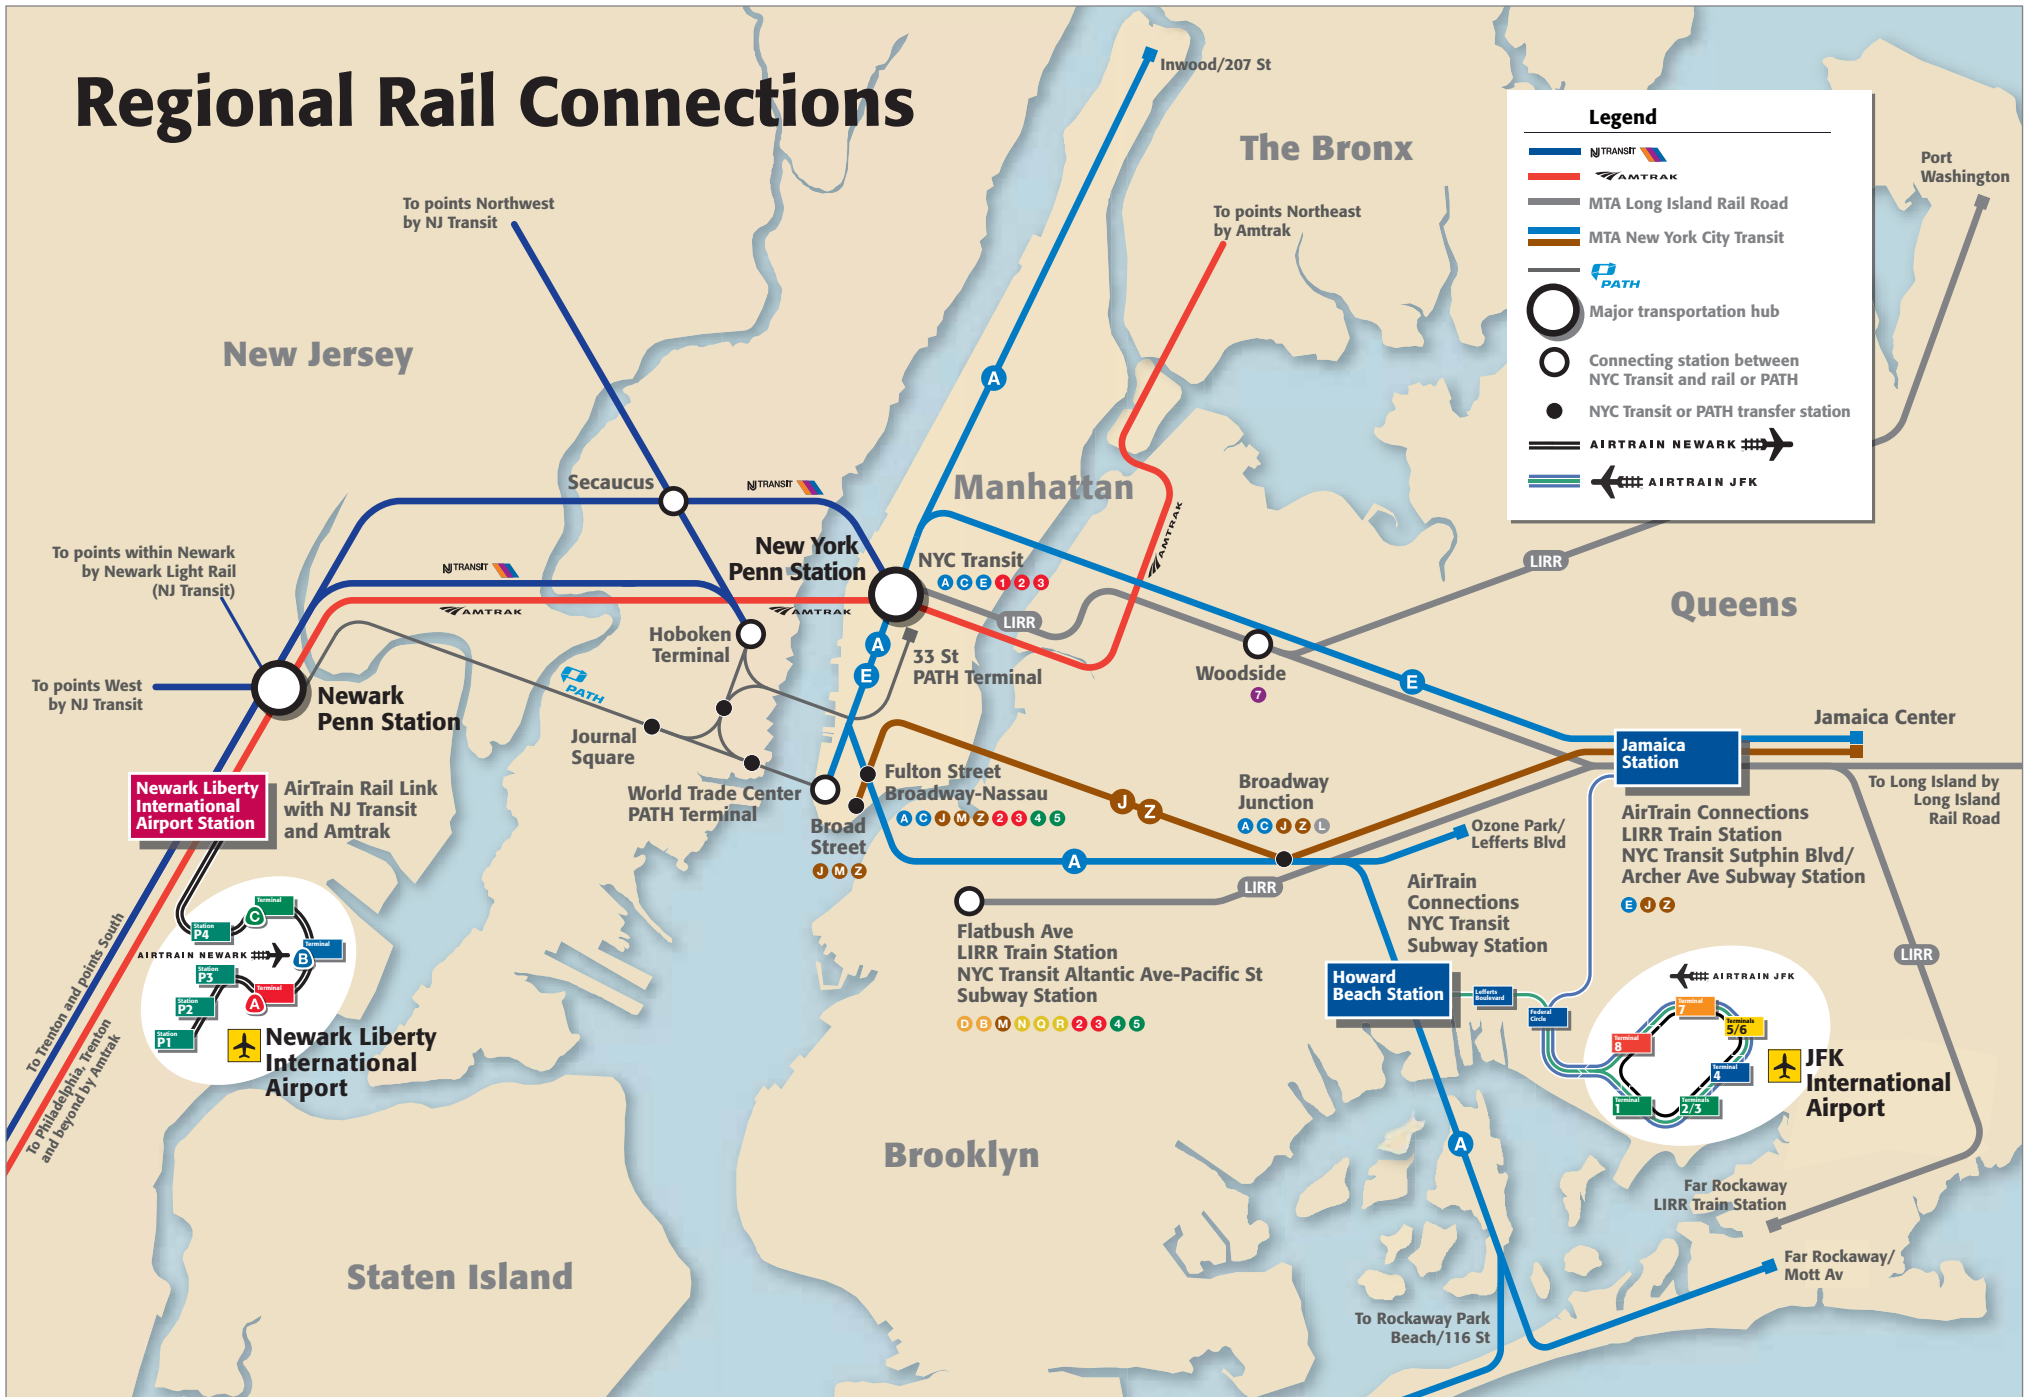

Regional Rail Connections

Legend

- NJ TRANSIT
- AMTRAK
- MTA Long Island Rail Road
- MTA New York City Transit
- PATH
- Major transportation hub
- Connecting station between NYC Transit and rail or PATH
- NYC Transit or PATH transfer station
- AIRTRAIN NEWARK
- AIRTRAIN JFK